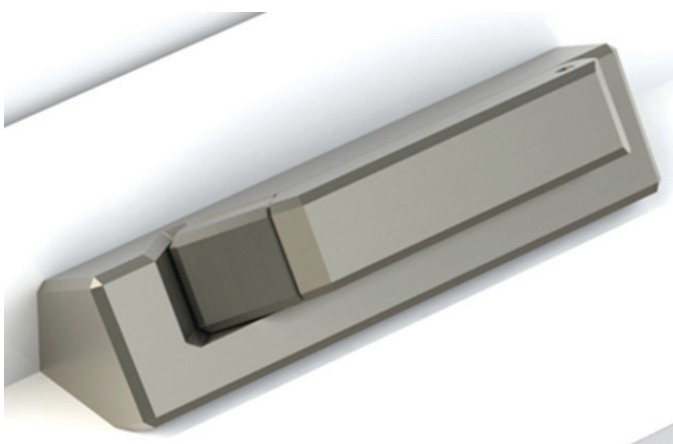

### Contemporary Cover & Handle

AmesburyTruth™ has created a new Contemporary Cover and Handle for our Encore casement operator. It features a sleek, straight-line design with fresh modern colors.

This product sets the standard for our Contemporary family of products. Combine the new handle and cover with our Maxim, Signature, or Sentry products for a unified Contemporary look throughout the home.

The Contemporary Cover and Handle has the similar appearance of the AmesburyTruth™ Low Profile Encore Lock.

### Key Features & Benefits

- ✔ Fits on all Encore operators
- ✔ Metal cover and handle
- ✔ Adds a contemporary look to other AT products
- ✔ Modern and Sleek Design
- ✔ Painted and plated options available