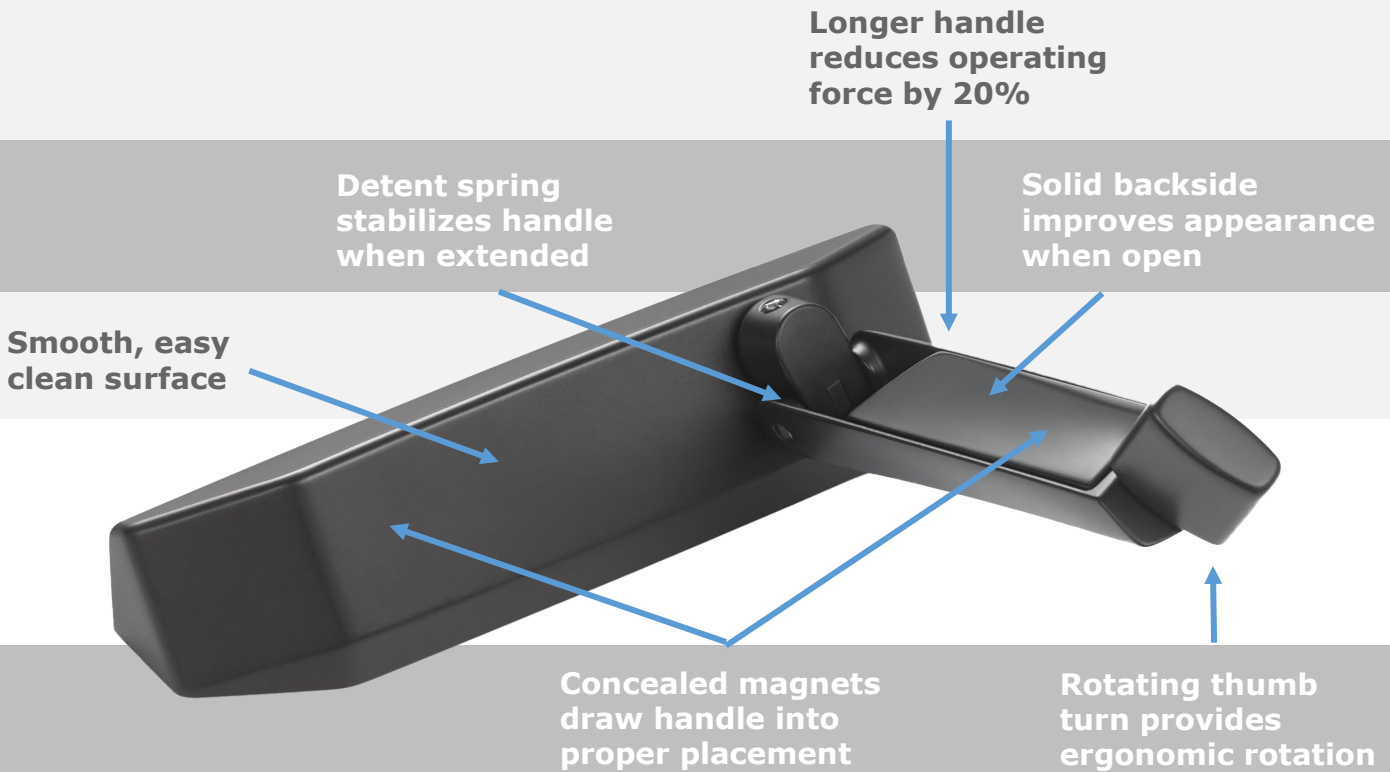

Attraction™ Handle and Cover

Revolutionary Style and Performance

The Attraction handle and cover has taken style and performance to a whole new level for casement and awning windows. This hardware option will blend seamlessly into your window design providing elegant aesthetics and functionality your customers will love. Made in North America keeping your operations on track.

COMPLEMENTARY PRODUCTS

- Engineered for the Encore Operating platform
- Pairs perfectly with Maxim LP® and Encore contemporary locks

Attraction Features

PAINTED FINISHES

PLATED FINISHES

See Attraction in action