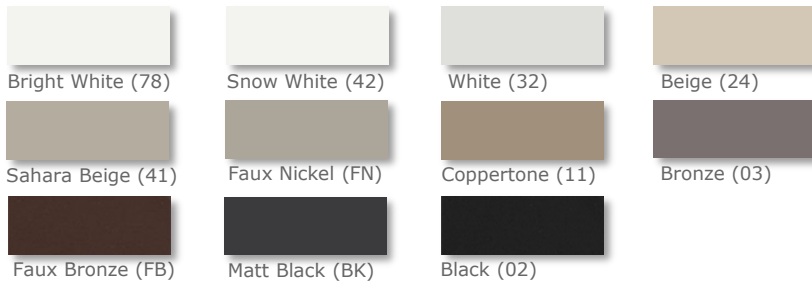

PAINTED FINISHES