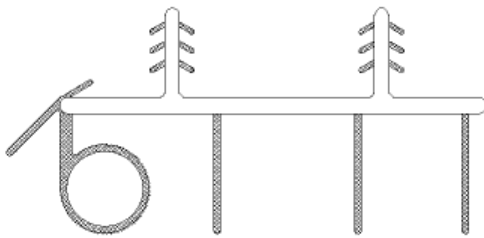

Engineered Solutions. Trusted Results.

REACH: 0.570"

## PP2156

Kerf mount door sweep designed for 1-3/4" thick doors. This sweep is produced using Alcryn for the flexible members. Alcryn provides superior cold temperature flexibility and long life.

### product highlights

- Kerf mount door sweep designed for 1-3/4" thick doors
- Kerf spacing is 0.875"
- Kerf size is 0.125" x 0.400