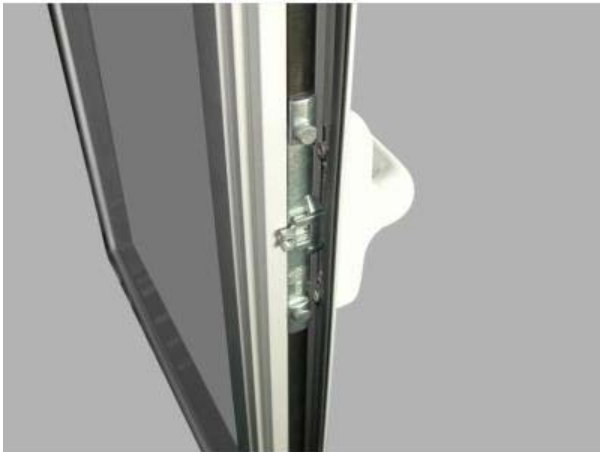

Engineered Solutions. Trusted Results.

TILT-N-TURN

Tilt-n-Turn

The most popular, comprehensive system of tilt-and-turn fittings creates a complete high-performance system that offers the possibility to accessorize tilt-and-turn fittings, of any dimension and weight, while still having the ability to ventilate, to close safely, and to protect against weather.

product highlights

- The most extensive range of tilt-and-turn fittings
- Continuous innovation
- Excellent quality
- Quick and easy installation