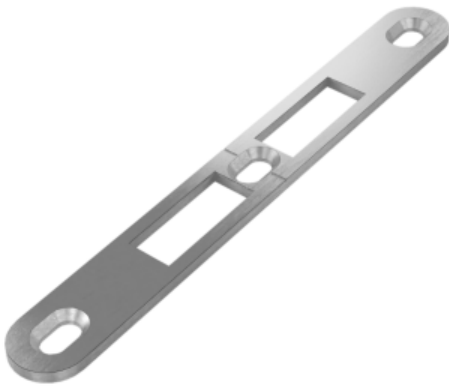

Engineered Solutions. Trusted Results.

NEXUS 2 POINT KEEPERS

33187

Available Colors

Stainless Steel