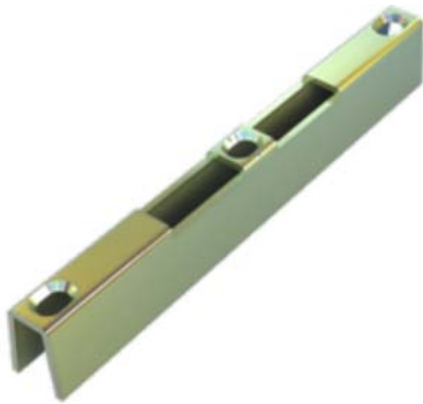

Engineered Solutions. Trusted Results.

NEXUS 2 POINT KEEPERS

33184

Available Colors

Steel